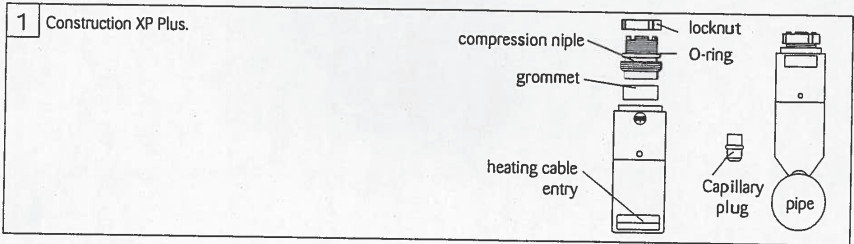

Installation of thermostats TED (EEx ed) and TC (IND)

EAC with expediter XP Plus

THERMON...The Heat Tracing Specialists®

tce Thermal Controls and Electronics

TC-E B.V.
Nieuwland Parc 314c
2952 DD Alblasserdam
The Netherlands

+31 (0) 183 20 10 88
sales@tc-e.nl
www.tc-e.nl - www.heattrace.eu
Authorized Thermon distributor