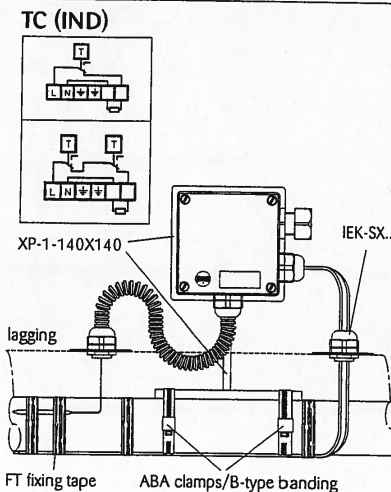

Installation of thermostat TED (EEx ed) and TC (IND) with mounting bracket XP-1

3 Put the heating cable into the junction box and install the gland. Position the heating cable and tighten the cap of the cable gland. Connect the cable into the terminals. Mount the junction box to the XP-1-140X140 mounting bracket with SS bolts, nuts and rings (to be supplied by the electrical contractor) in such way that no glands or plugs are at the top side of the box. Mount the cover on the junction box.

Caution:
Tighten the screws crosswise.
Close entries with blindplug and/or gland. After this the thermostat can be mounted to the pipe.

Thermostat ranges Art. no.:

IND	Single	Art. no.:
0 - 60°C	TC1-1-40	441.811.104
20-120°C	TC1-1-120	441.814.104
20-300°C	TC1-1-300	441.816.104

IND	Double	Art. no.:
0-60°C / 20-120°C	TC2-1-40/120	441.601.024
20-120°C / 20-300°C	TC1-1-120/300	441.802.034

EEx ed	Single	Art. no.:
-20-50°C	TED1-1-50	440.020.104
0 - 100°C	TED1-1-100	440.020.204
0 - 200°C	TED1-1-200	440.020.304
50-300°C	TED1-1-300	440.020.404
50-300°C	TED1-1-R-300	400.200.045

Accessories

see page 24 for:

Hazardous area glands and blindplugs
Hazardous area Power and End Termination Kits
Non hazardous area glands and blindplugs
Non hazardous area Power and End Termination Kits
Sealing washer
Insulation Entry Kits
Mounting material

TED1 (EEx ed)