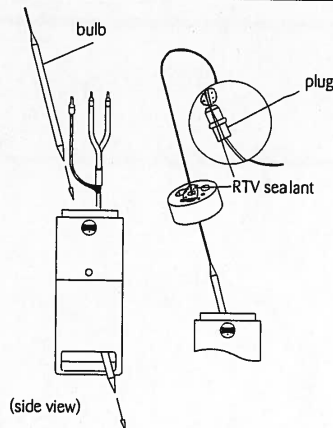

6 Roll off the capillary. Slide the compression nipple over the capillary. Install the plug over the capillary as shown, conical side downwards.

7 Put the bulb through the central hole of the grommet. Pull the capillary as far as possible through the unused slot in the base of the XP Plus. Put some RTV sealant in the central hole of the grommet and on the capillary in front of the plug. Then slide the plug over the capillary into the hole. Put the grommet including plug into the XP Plus housing.

8 Remove the locknut from the compression nipple. Slide the nipple over the cable and screw it manually into the XP Plus housing.

Option a (best):
Put the XP Plus-LN-Tool (to be ordered separately) on its side into the slots as shown alongside, and screw the nipple carefully down to the grommet.