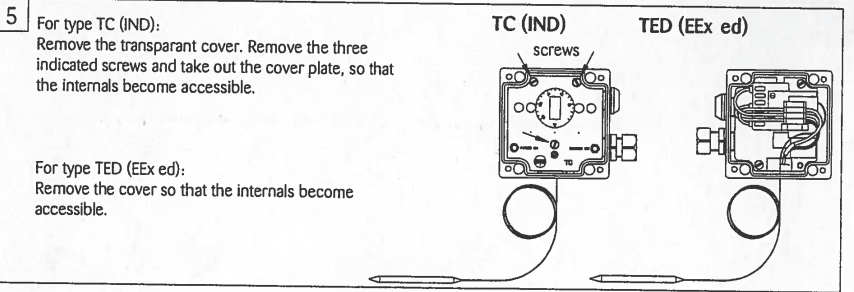

Installation of thermostats TED (EEx ed) and TC (IND)

EAC with expediter XP Plus

THERMON...The Heat Tracing Specialists®

tce Thermal Controls and Electronics

TC-E B.V.
Nieuwland Parc 314c
2952 DD Alblasserdam
The Netherlands

+31 (0) 183 20 10 88
sales@tc-e.nl
www.tc-e.nl - www.heattrace.eu
Authorized Thermon distributor