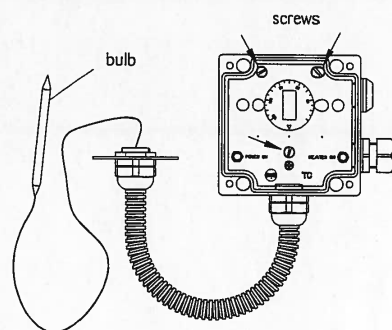

2 For type TC (IND): remove the transparent cover. Remove the three screws as indicated and take out the cover plate, so that the internals become accessible.

TC (IND)

For type TED1 (EEx ed): remove the cover, so that the internals become accessible.

TED1 (EEx ed)