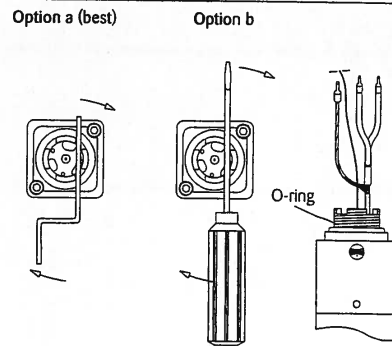

8 Remove the locknut from the compression nipple. Slide the nipple over the cable and screw it manually into the XP Plus housing.

Option a (best):
Put the XP Plus-LN-Tool (to be ordered separately) on its side into the slots as shown alongside, and screw the nipple carefully down to the grommet.

Option b:
Put a screwdriver into the slots as shown alongside, and screw the nipple carefully down to the grommet.