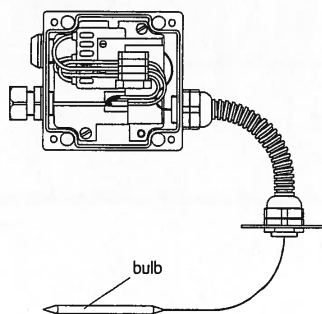

1 Tracer gland type M25-SX...-EEx/IND to be slid over heating cable as shown.

Caution:
In case an insulation entry kit type IEK-SX... is used, this must be put over heating cable prior to the cable gland.

For termination of the heating cable see chapter "Power termination" (page 13 - 16).

2 For type TC (IND): remove the transparent cover. Remove the three screws as indicated and take out the cover plate, so that the internals become accessible.

TC (IND)

For type TED1 (EEx ed): remove the cover, so that the internals become accessible.

TED1 (EEx ed)

Installation of thermostat TED (EEx ed) and TC (IND) with mounting bracket XP-1

3 Put the heating cable into the junction box and install the gland. Position the heating cable and tighten the cap of the cable gland. Connect the cable into the terminals. Mount the junction box to the XP-1-140X140 mounting bracket with SS bolts, nuts and rings (to be supplied by the electrical contractor) in such way that no glands or plugs are at the top side of the box. Mount the cover on the junction box.