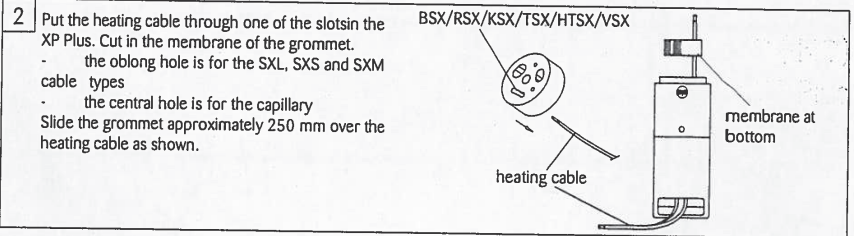

Installation of thermostats TED (EEx ed) and TC (IND)

EAC with expediter XP Plus

THERMON...The Heat Tracing Specialists®

tce Thermal Controls and Electronics

TC-E B.V.
Nieuwland Parc 314c
2952 DD Alblasserdam
The Netherlands

+31 (0) 183 20 10 88
sales@tc-e.nl
www.tc-e.nl - www.heattrace.eu
Authorized Thermon distributor