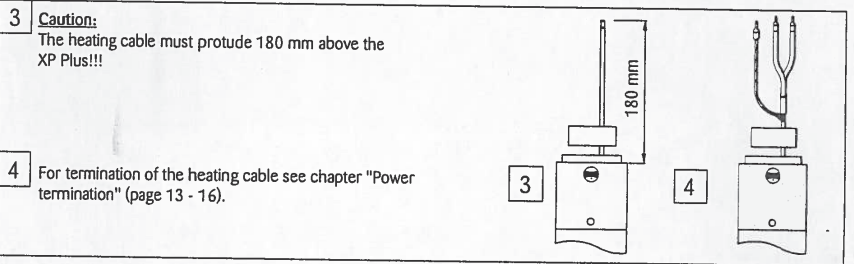

Installation of thermostats TED (EEx ed) and TC (IND)

EAC with expediter XP Plus

THERMON...The Heat Tracing Specialists®

tce Thermal Controls and Electronics

TC-E B.V.
Nieuwland Parc 314c
2952 DD Alblasserdam
The Netherlands

+31 (0) 183 20 10 88
sales@tc-e.nl
www.tc-e.nl - www.heattrace.eu
Authorized Thermon distributor