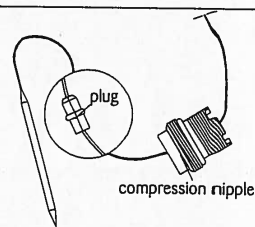

6 Roll off the capillary. Slide the compression nipple over the capillary. Install the plug over the capillary as shown, conical side downwards.

7 Put the bulb through the central hole of the grommet. Pull the capillary as far as possible through the unused slot in the base of the XP Plus. Put some RTV sealant in the central hole of the grommet and on the capillary in front of the plug. Then slide the plug over the capillary into the hole. Put the grommet including plug into the XP Plus housing.