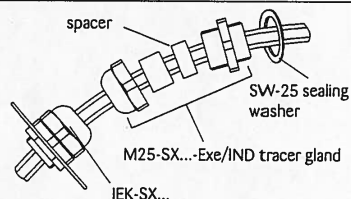

Installation of thermostat TED (EEx ed) and TC (IND) with mounting bracket XP-1

1 Tracer gland type M25-SX...-EEx/IND to be slid over heating cable as shown.

Caution:
In case an insulation entry kit type IEK-SX... is used, this must be put over heating cable prior to the cable gland.

For termination of the heating cable see chapter "Power termination" (page 13 - 16).