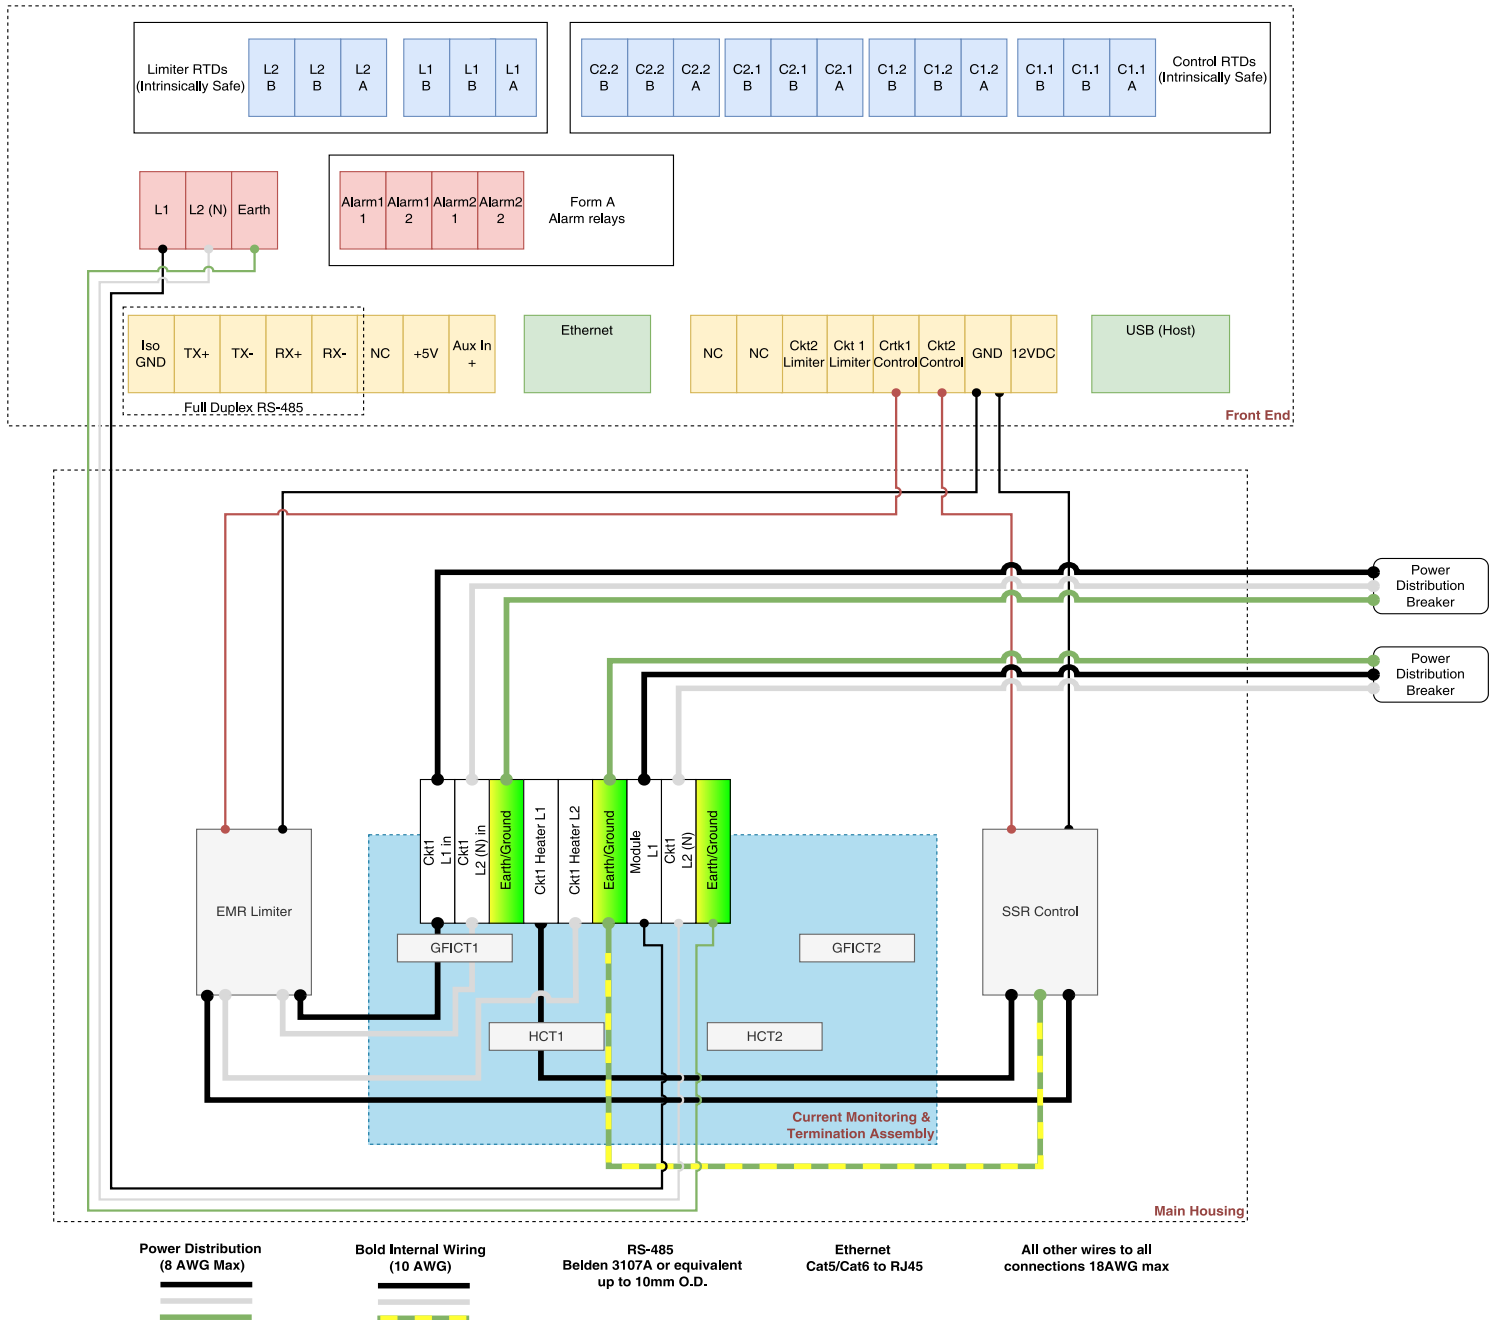

GENESIS DUO™

WIRING SYSTEM DIAGRAMS

GENESIS DUO

2-CIRCUIT SSR WIRING DIAGRAM SINGLE BREAKER DESIGN

GENESIS DUO

2-CIRCUIT SSR WIRING DIAGRAM DUAL BREAKER DESIGN

GENESIS DUO

2-CIRCUIT SSR WIRING DIAGRAM TRIPLE BREAKER DESIGN

1-CKRT SSR with EMR LIMITER WIRING DIAGRAM SINGLE BREAKER DESIGN

GENESIS DUO

1-CKRT SSR with EMR LIMITER WIRING DIAGRAM DUAL BREAKER DESIGN

2-CIRCUIT DOUBLE POLE WIRING DIAGRAM

GENESIS DUO

1-CKRT SSR with EMR LIMITER WIRING DIAGRAM DUAL BREAKER DESIGN