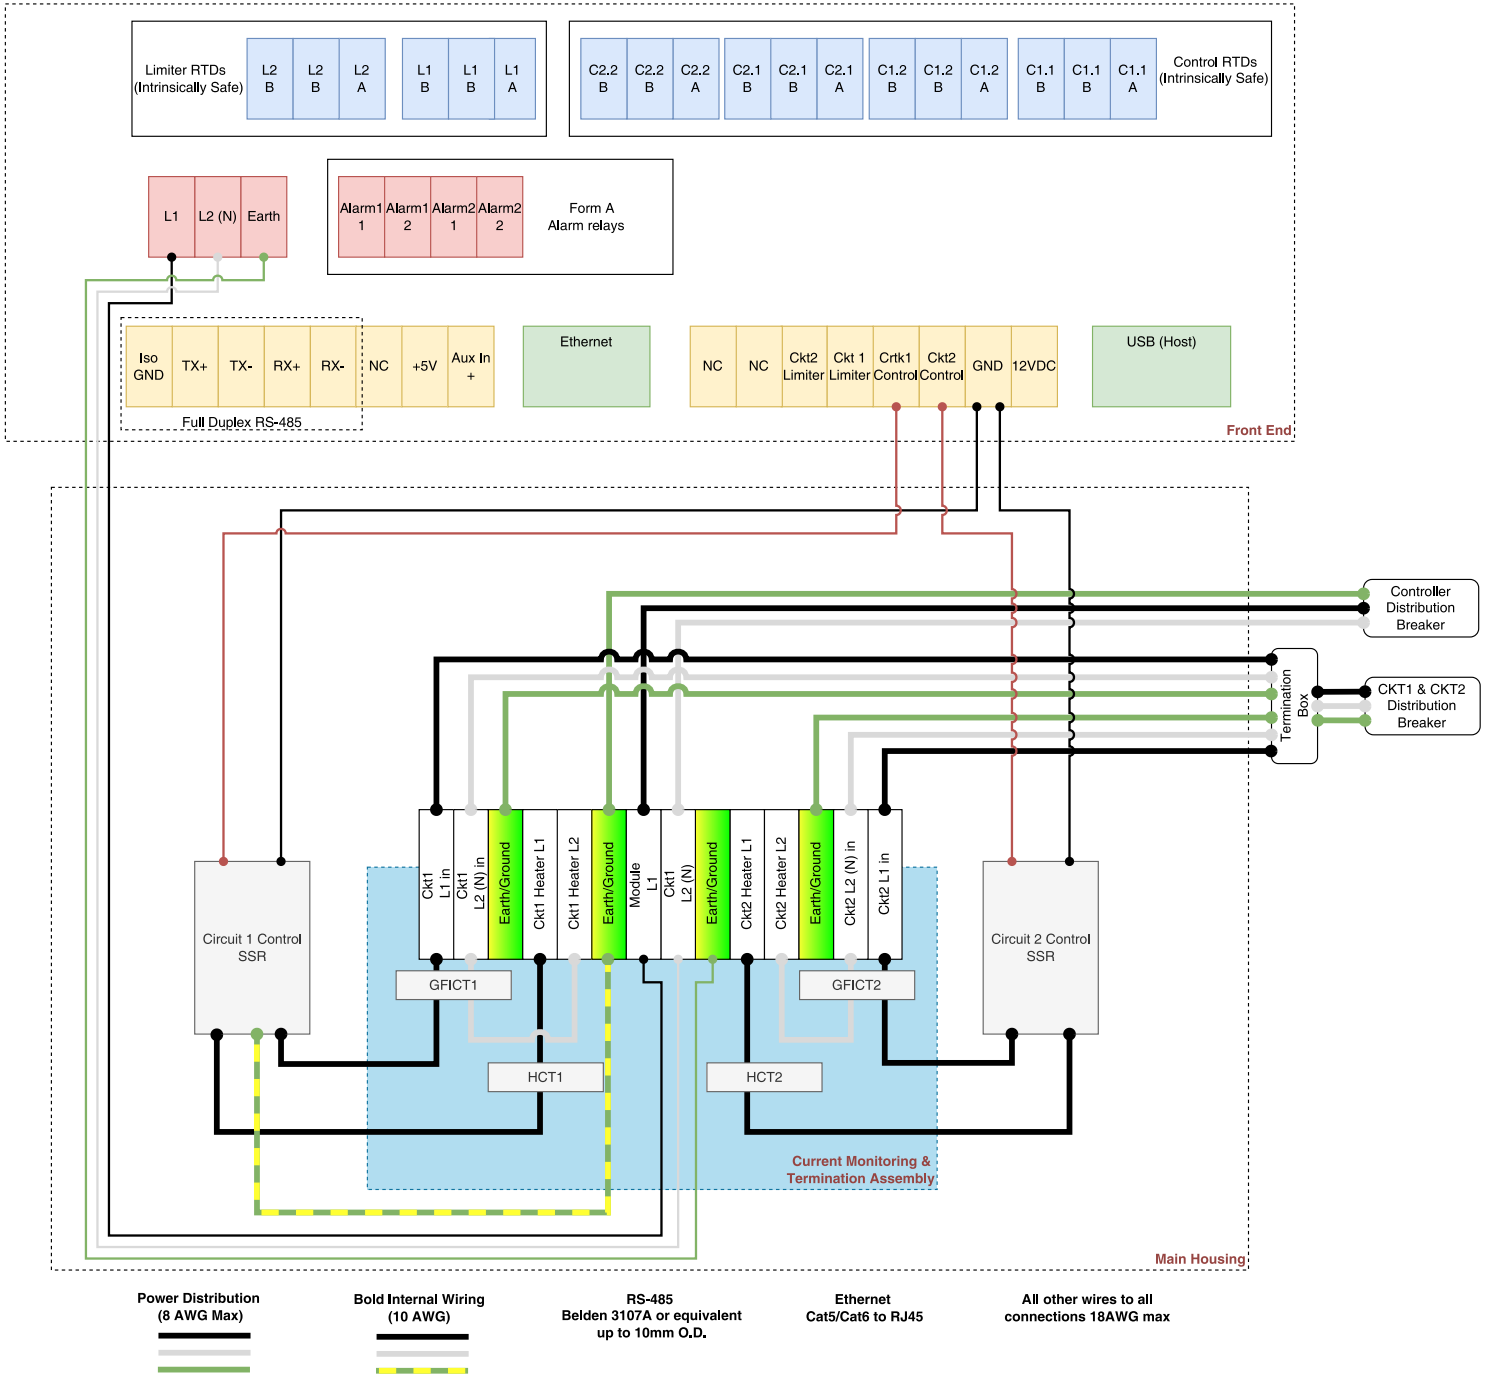

GENESIS DUO™

WIRING SYSTEM DIAGRAMS

GENESIS DUO

2-CIRCUIT SSR WIRING DIAGRAM SINGLE BREAKER DESIGN

GENESIS DUO

2-CIRCUIT SSR WIRING DIAGRAM DUAL BREAKER DESIGN

GENESIS DUO

2-CIRCUIT SSR WIRING DIAGRAM TRIPLE BREAKER DESIGN

1-CKRT SSR with EMR LIMITER WIRING DIAGRAM SINGLE BREAKER DESIGN

GENESIS DUO

1-CKRT SSR with EMR LIMITER WIRING DIAGRAM DUAL BREAKER DESIGN

2-CIRCUIT DOUBLE POLE WIRING DIAGRAM

GENESIS DUO

1-CKRT SSR with EMR LIMITER WIRING DIAGRAM DUAL BREAKER DESIGN