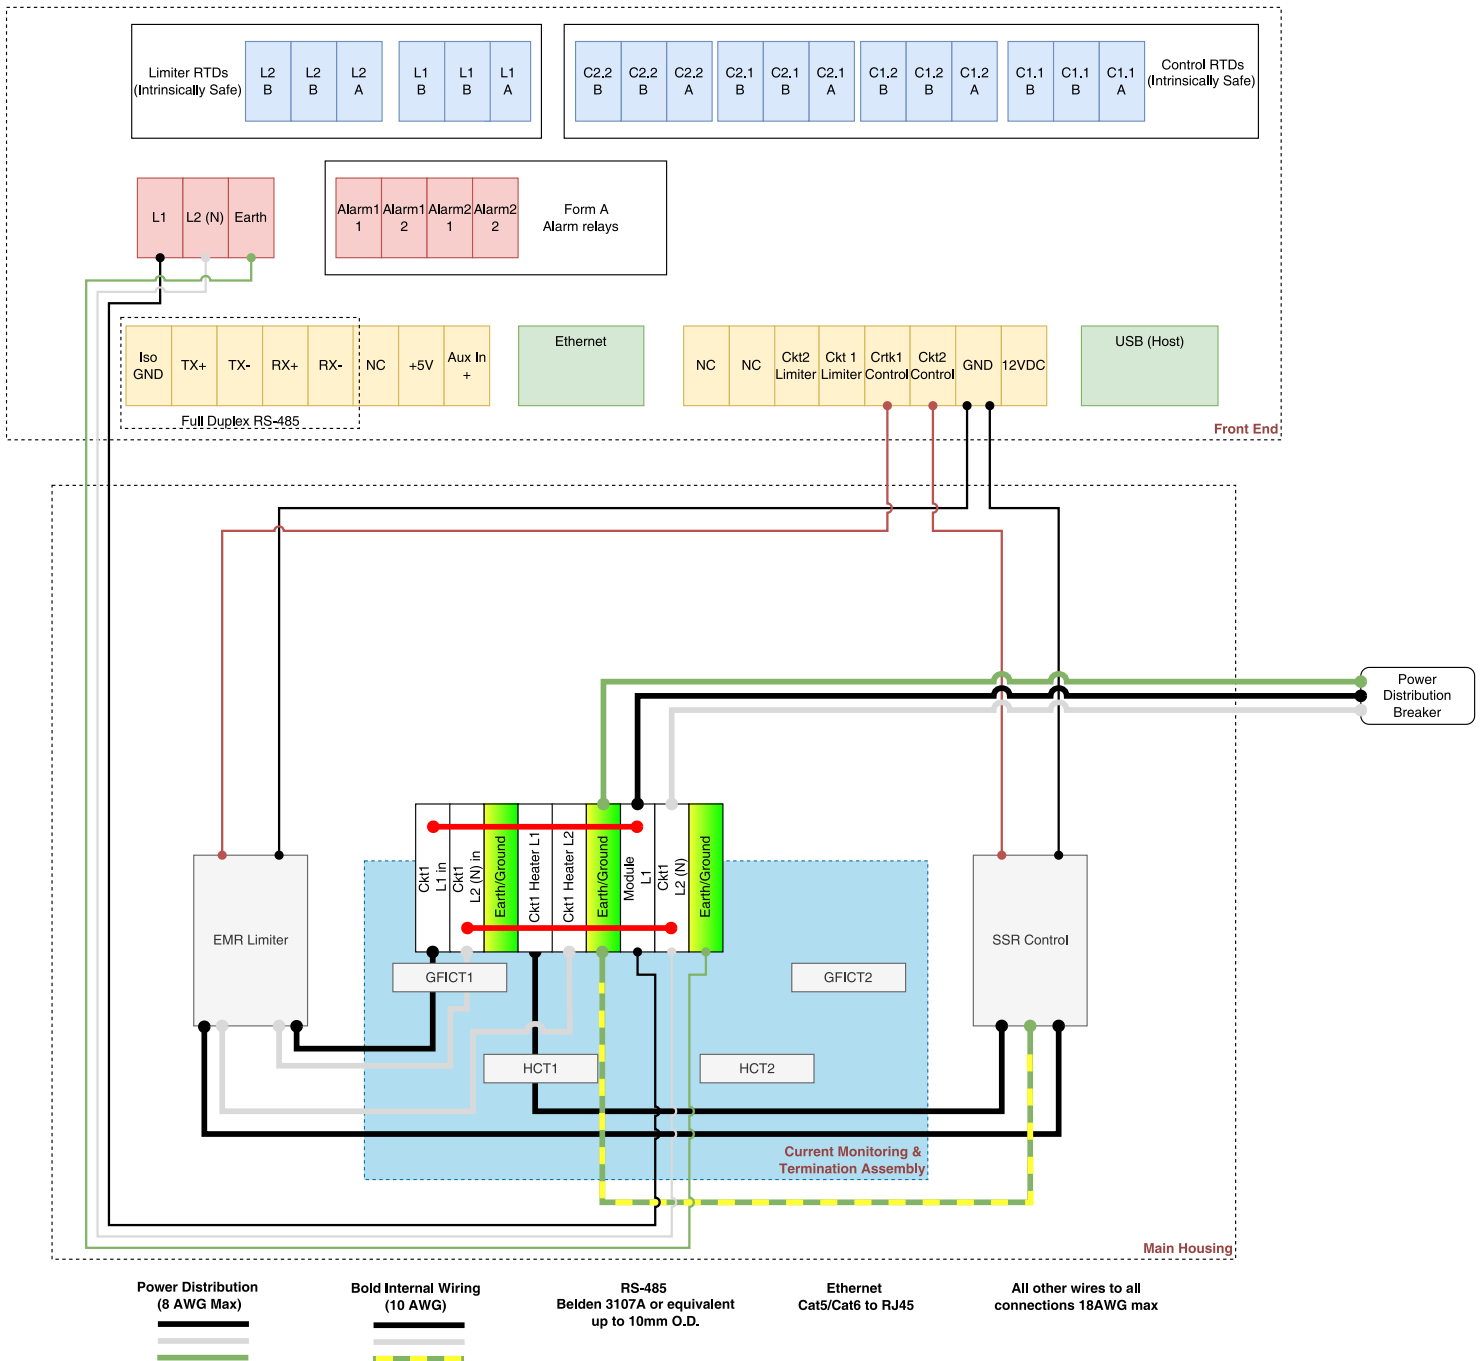

GENESIS DUO™

WIRING SYSTEM DIAGRAMS

GENESIS DUO

2-CIRCUIT SSR WIRING DIAGRAM SINGLE BREAKER DESIGN

GENESIS DUO

2-CIRCUIT SSR WIRING DIAGRAM DUAL BREAKER DESIGN

GENESIS DUO

2-CIRCUIT SSR WIRING DIAGRAM TRIPLE BREAKER DESIGN

1-CKRT SSR with EMR LIMITER WIRING DIAGRAM SINGLE BREAKER DESIGN

GENESIS DUO

1-CKRT SSR with EMR LIMITER WIRING DIAGRAM DUAL BREAKER DESIGN

2-CIRCUIT DOUBLE POLE WIRING DIAGRAM

GENESIS DUO

1-CKRT SSR with EMR LIMITER WIRING DIAGRAM DUAL BREAKER DESIGN