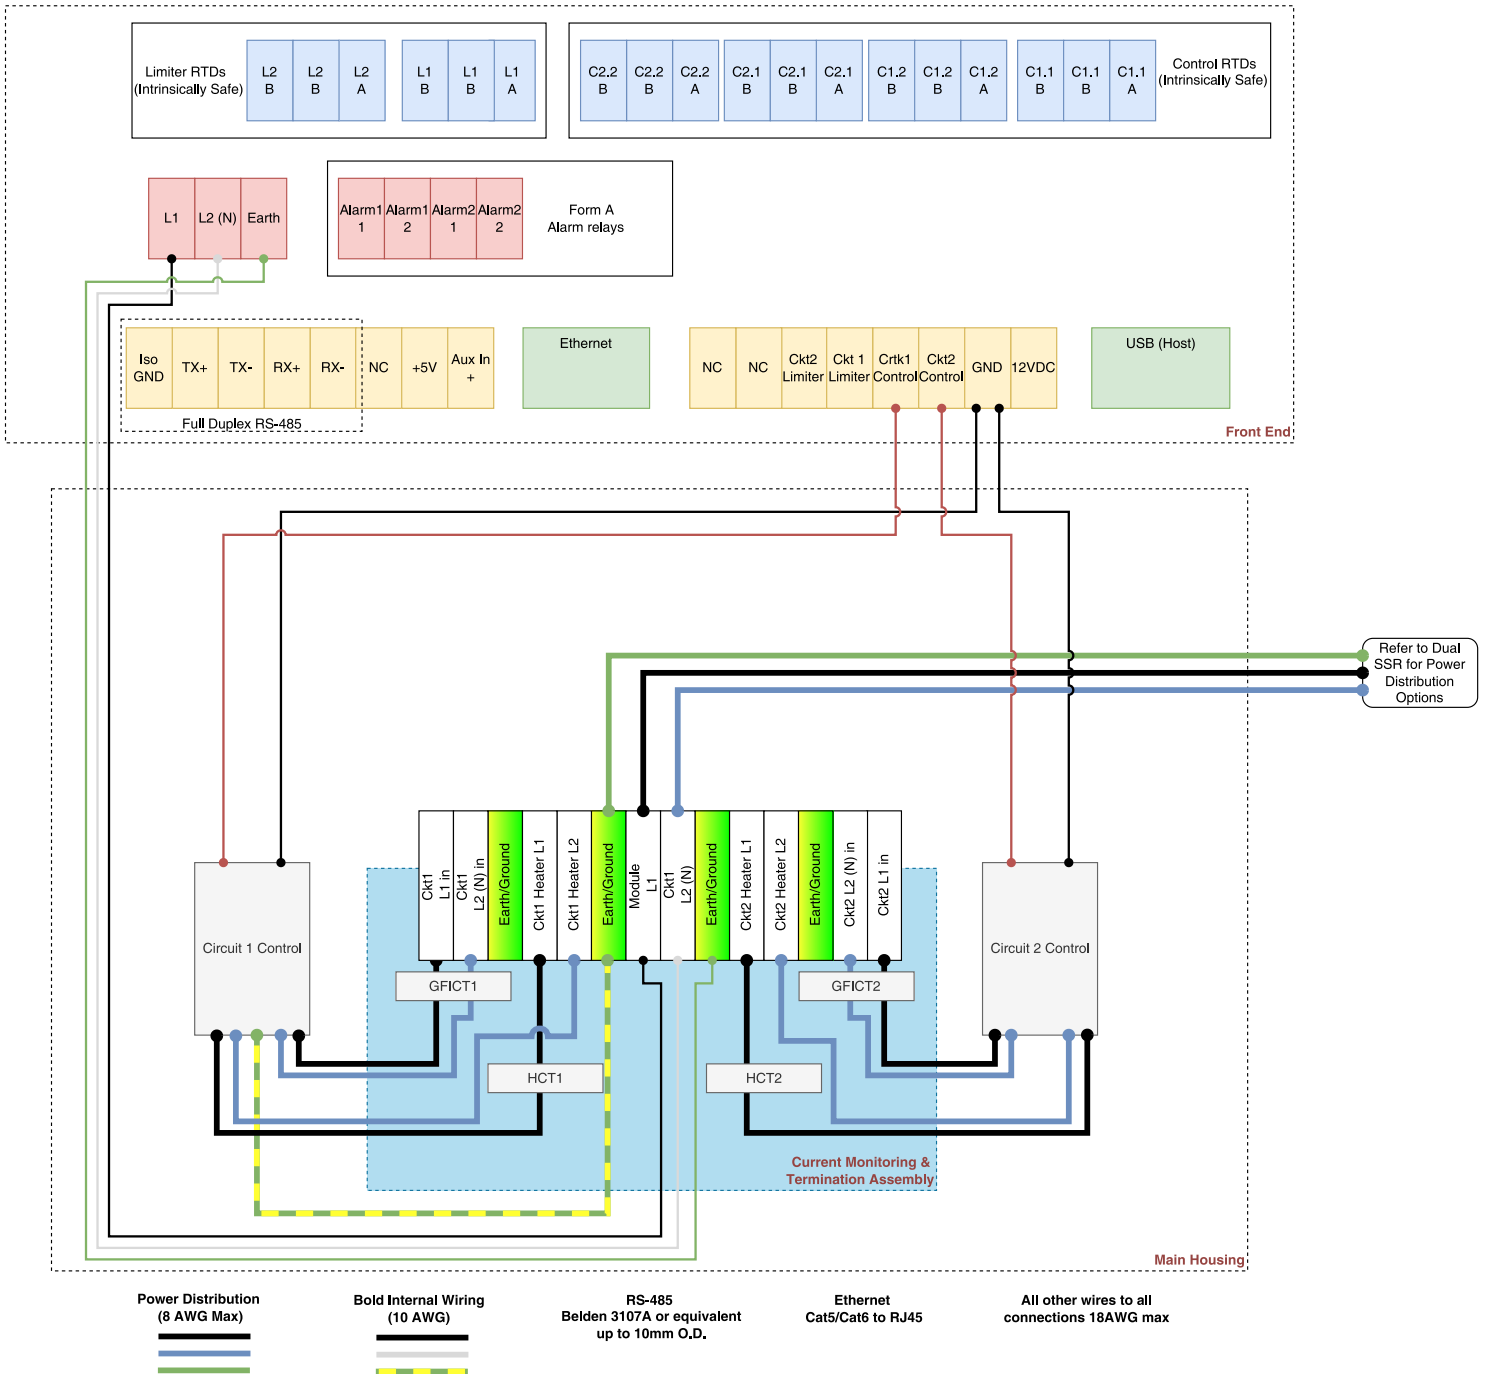

GENESIS DUO™

WIRING SYSTEM DIAGRAMS

GENESIS DUO

2-CIRCUIT SSR WIRING DIAGRAM SINGLE BREAKER DESIGN

GENESIS DUO

2-CIRCUIT SSR WIRING DIAGRAM DUAL BREAKER DESIGN

GENESIS DUO

2-CIRCUIT SSR WIRING DIAGRAM TRIPLE BREAKER DESIGN

1-CKRT SSR with EMR LIMITER WIRING DIAGRAM SINGLE BREAKER DESIGN

GENESIS DUO

1-CKRT SSR with EMR LIMITER WIRING DIAGRAM DUAL BREAKER DESIGN

2-CIRCUIT DOUBLE POLE WIRING DIAGRAM

GENESIS DUO

1-CKRT SSR with EMR LIMITER WIRING DIAGRAM DUAL BREAKER DESIGN