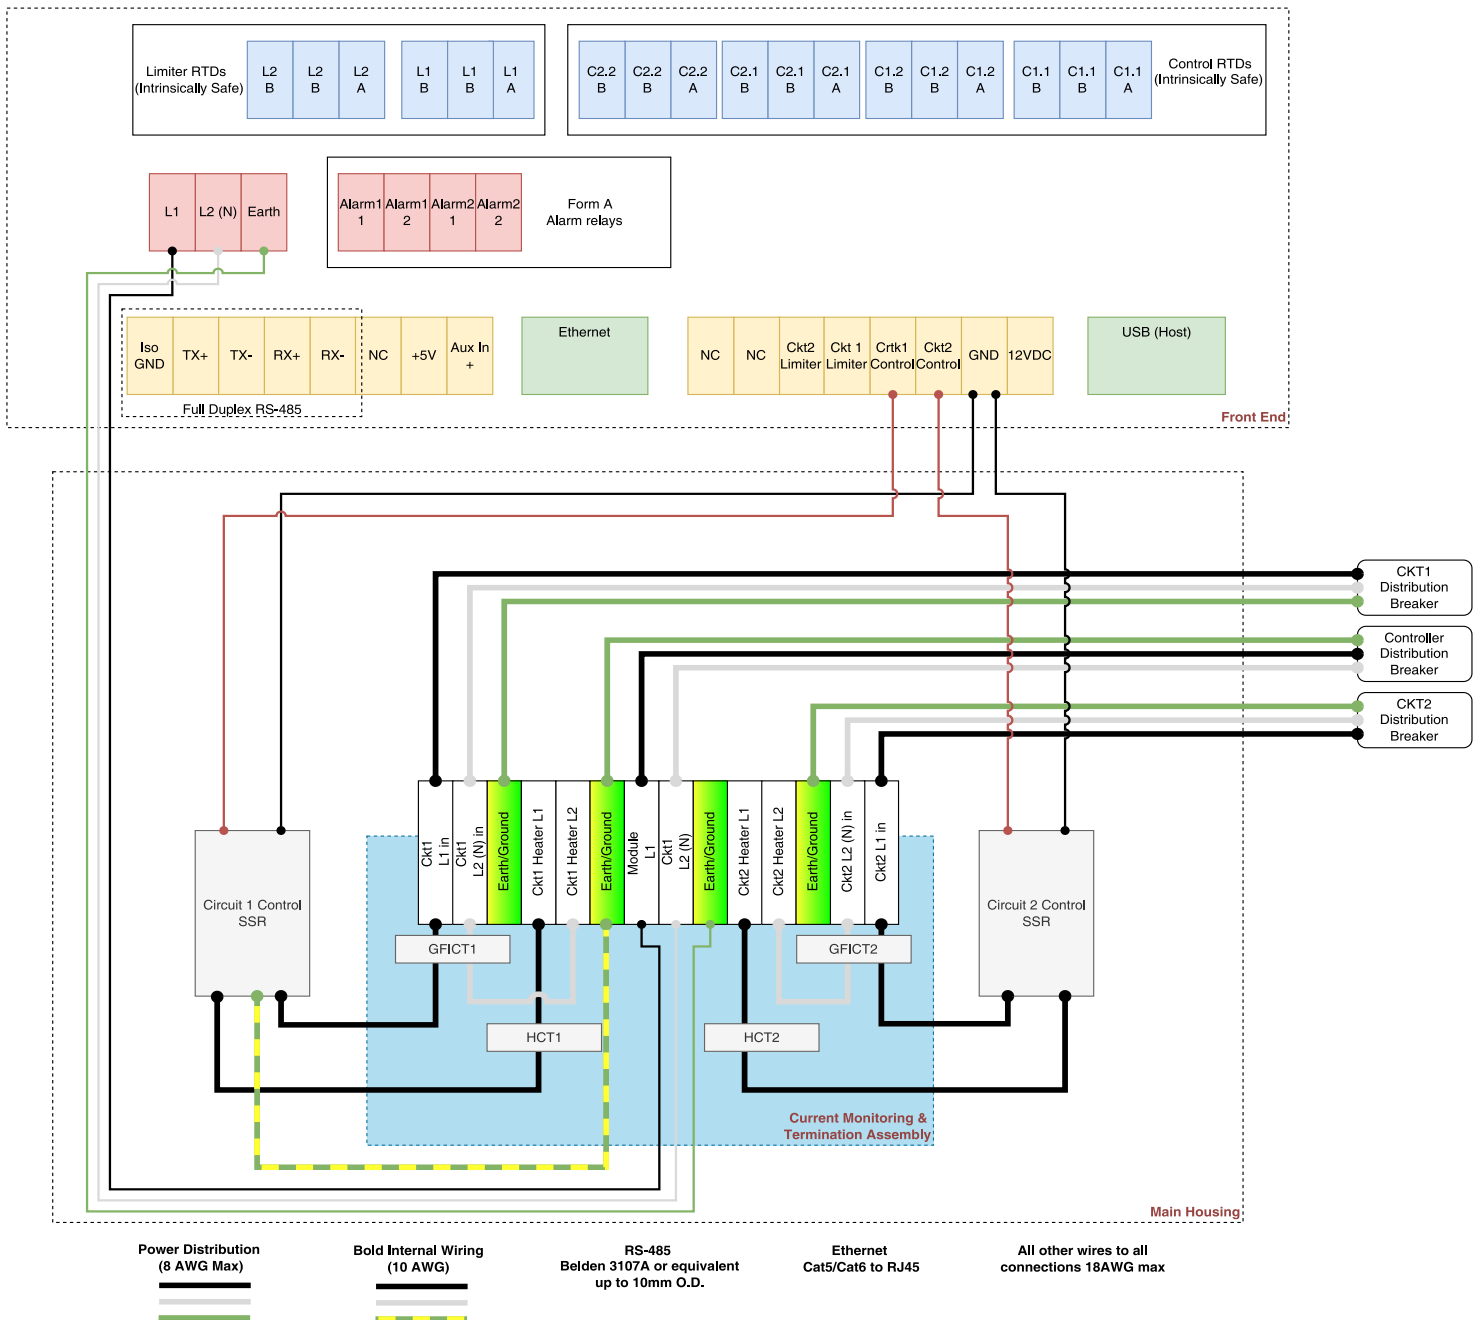

GENESIS DUO™

WIRING SYSTEM DIAGRAMS

GENESIS DUO

2-CIRCUIT SSR WIRING DIAGRAM SINGLE BREAKER DESIGN

GENESIS DUO

2-CIRCUIT SSR WIRING DIAGRAM DUAL BREAKER DESIGN

GENESIS DUO

2-CIRCUIT SSR WIRING DIAGRAM TRIPLE BREAKER DESIGN

1-CKRT SSR with EMR LIMITER WIRING DIAGRAM SINGLE BREAKER DESIGN

GENESIS DUO

1-CKRT SSR with EMR LIMITER WIRING DIAGRAM DUAL BREAKER DESIGN

2-CIRCUIT DOUBLE POLE WIRING DIAGRAM

GENESIS DUO

1-CKRT SSR with EMR LIMITER WIRING DIAGRAM DUAL BREAKER DESIGN