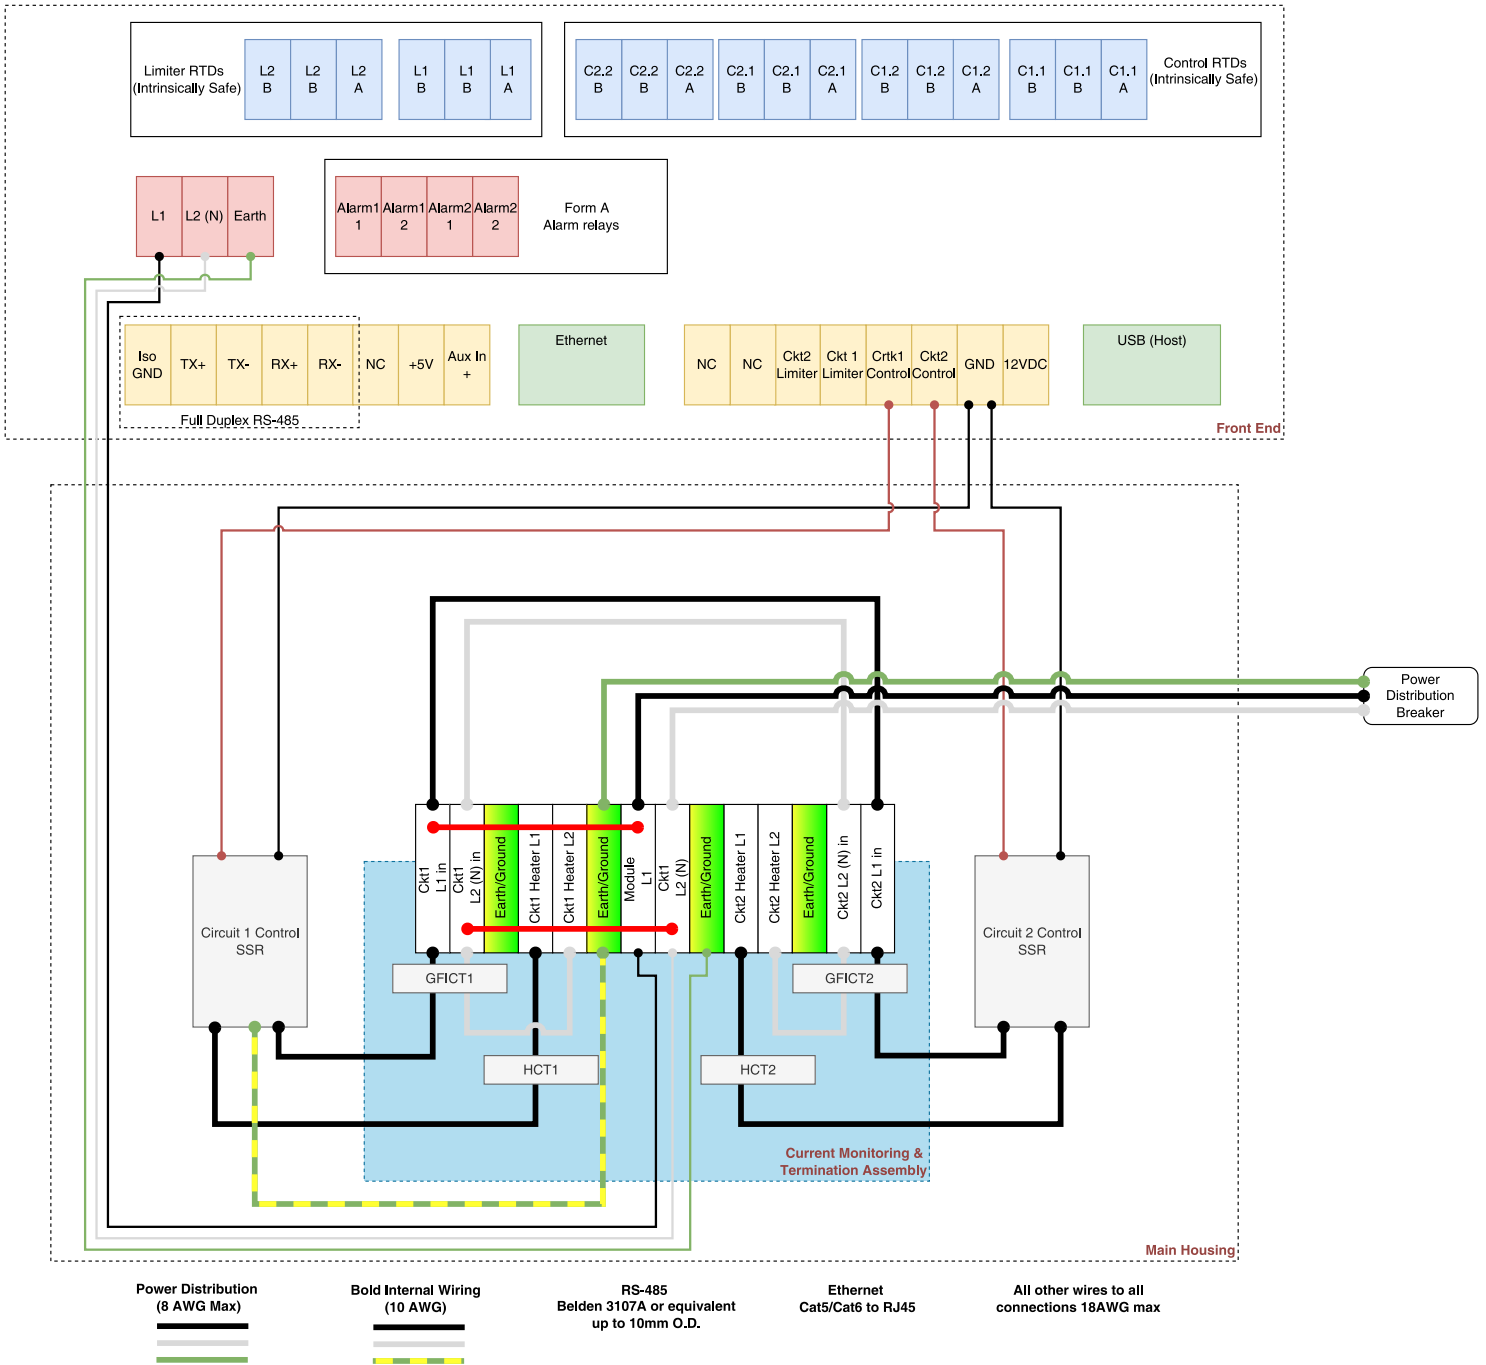

GENESIS DUO™

WIRING SYSTEM DIAGRAMS

GENESIS DUO

2-CIRCUIT SSR WIRING DIAGRAM SINGLE BREAKER DESIGN

GENESIS DUO

2-CIRCUIT SSR WIRING DIAGRAM DUAL BREAKER DESIGN

GENESIS DUO

2-CIRCUIT SSR WIRING DIAGRAM TRIPLE BREAKER DESIGN

1-CKRT SSR with EMR LIMITER WIRING DIAGRAM SINGLE BREAKER DESIGN

GENESIS DUO

1-CKRT SSR with EMR LIMITER WIRING DIAGRAM DUAL BREAKER DESIGN

2-CIRCUIT DOUBLE POLE WIRING DIAGRAM

GENESIS DUO

1-CKRT SSR with EMR LIMITER WIRING DIAGRAM DUAL BREAKER DESIGN